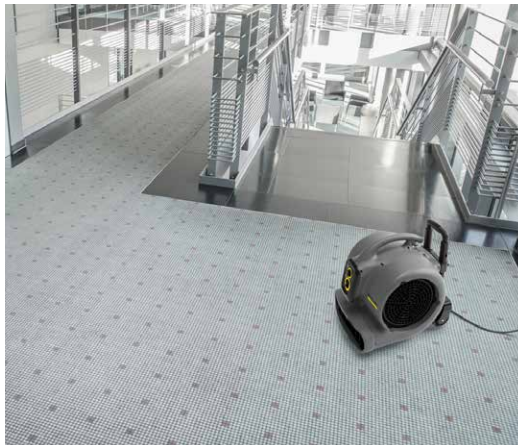

KÄRCHER

makes a difference

AIR MAKES THE DIFFERENCE.

Shorter drying times after carpet cleaning or water damage.

PROFESSIONAL | AB 84 AIR BLOWER

Dry within minutes.

The powerful AB 84 air blower moves up to 3,000 cfm of air cutting drying times by up to 50%! The ideal solution for use in the building trade and for water damaged areas. Perfect for contract cleaners, hotels, construction industry and flood damage restoration specialists.

1 AB 84 meets your needs

- Wheels and collapsible handle come standard, making it easy to transport.
- Sturdy, four-point motor mount.
- Multiple timer options available.

2 Shorter drying times

- Shortened drying time of spray-extracted or shampooed carpets by up to 50%.
- Built-in carpet clip for use with flood restoration.
- For use with everything from emergency air removal from buildings to inflatable playgrounds.
- Built-in kick stand for multiple airflow angles.