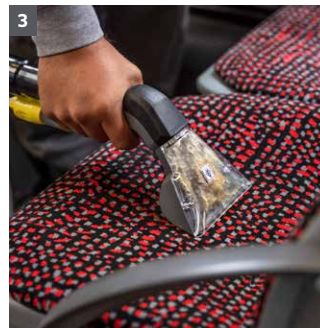

KÄRCHER

HANDY & COMPACT

A powerful, versatile
spotter/extractor.

PROFESSIONAL | PUZZI™ 8/1 C CARPET EXTRACTOR

HANDY AND COMPACT

Durable, compact, efficient: The Puzzi 8/1 carpet extractor from Kärcher impressively cleans upholstery and removes stains from fabric surfaces with outstanding and hygienic cleaning results and high efficiency. The compact machine sprays the cleaning solution deep into the fabric fibers, dislodging dirt and then extracting it along with the solution. This efficient suction process also ensures fast drying, allowing the cleaned fabric surfaces to be used again quickly. This feature is especially beneficial for demanding cleaning tasks in places like hotels, hospitality businesses, or vehicle interiors. The standard, extra-short upholstery nozzle for convenient, ergonomic cleaning of narrow spaces can also be used.

1 Easy to use

- Transparent dome lid for easy-to-verify operation.
- Foot switch makes it easy to turn on and off – no bending required.
- Quick connect devices for soap and accessories are easy to use and ensure a fixed connection.

2 Easy to transport

- Lightweight – at less than 19 lbs., it can be carried up and down stairs without strain.
- Swivel casters for easy maneuvering.

3 Smart features

- 8' high-pressure solution and vacuum hose
- Crush-resistant suction hose with ultrasonically welded detergent tube for optimum suction.
- Removable dirty water tank.